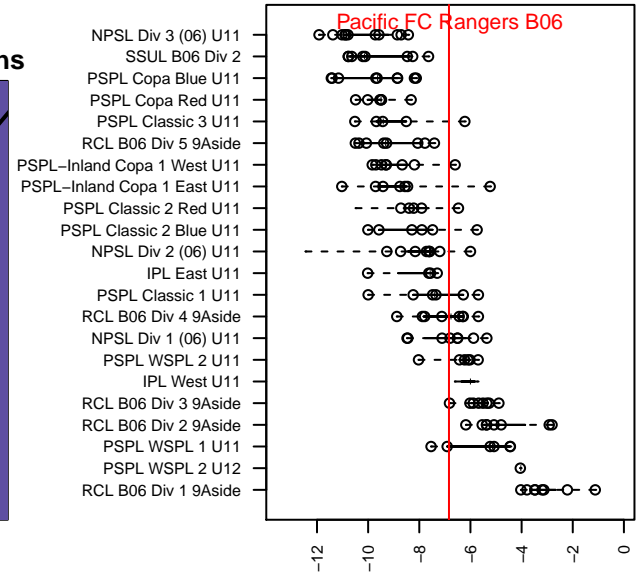

**attack and defense rating
relative to others at age
and all opponents in last 13 months**