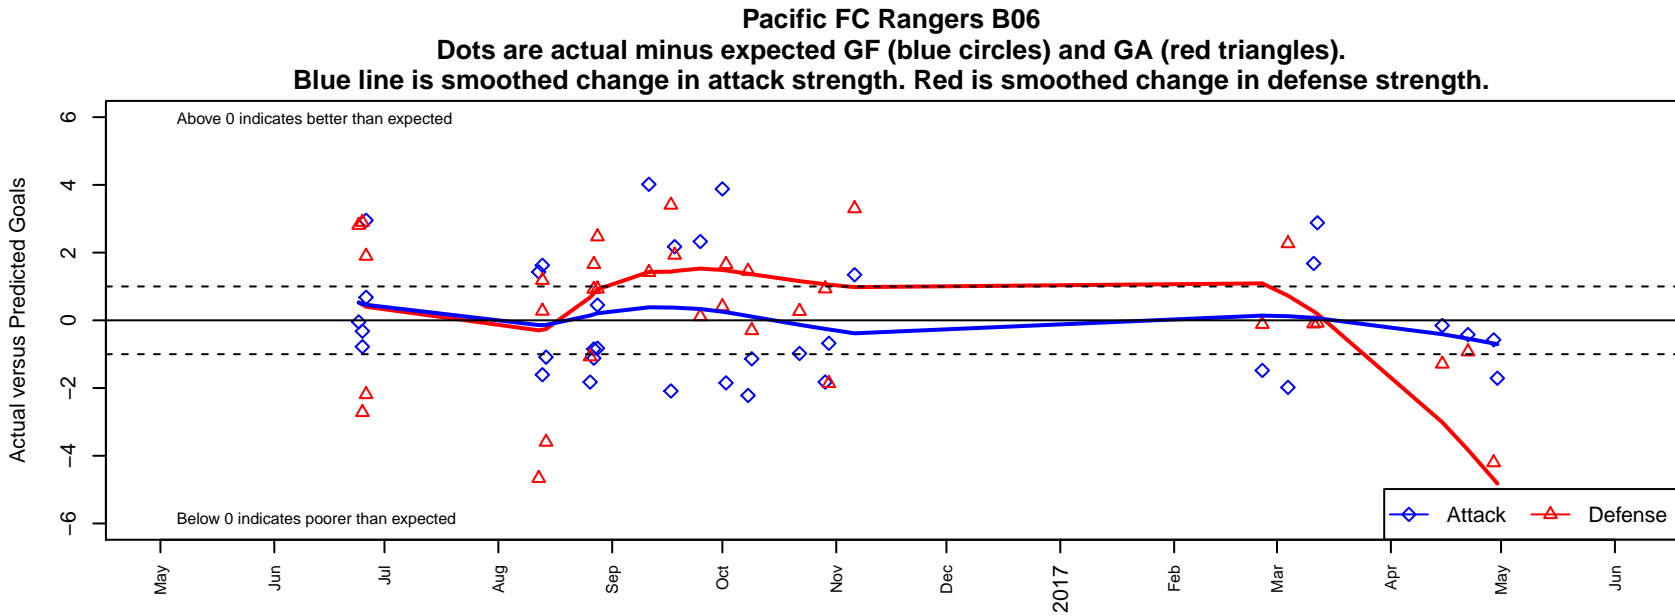

# Pacific FC Rangers B06

Pacific FC  
 Battle Ground, WA  
 B06 total strength=607  
 attack=1.15 defense=0.23  
 fall league = PTT B06 Div 2 Northeast  
 spr league = Spr OYS B06 Div 1 White

alt names used:  
 PACIFIC FC B06 RANGERS (WA)  
 Pacific FC Rangers  
 Pacific FC B06 Rangers  
 PFC 06B Rangers  
 Pacific FC 06B Rangers

Venues played:  
 2016 Capital Cup BU11 Silver  
 2016 Bend Premier Cup Ben Zemanski (Silver)  
 2016 Summer Slam Bronze U11  
 2016 PTT B06 Division 2 Northeast  
 2016 Spr OYS B06 Division 1 White

**attack and defense variance (black dot)  
relative to other teams  
and top 10 in region**